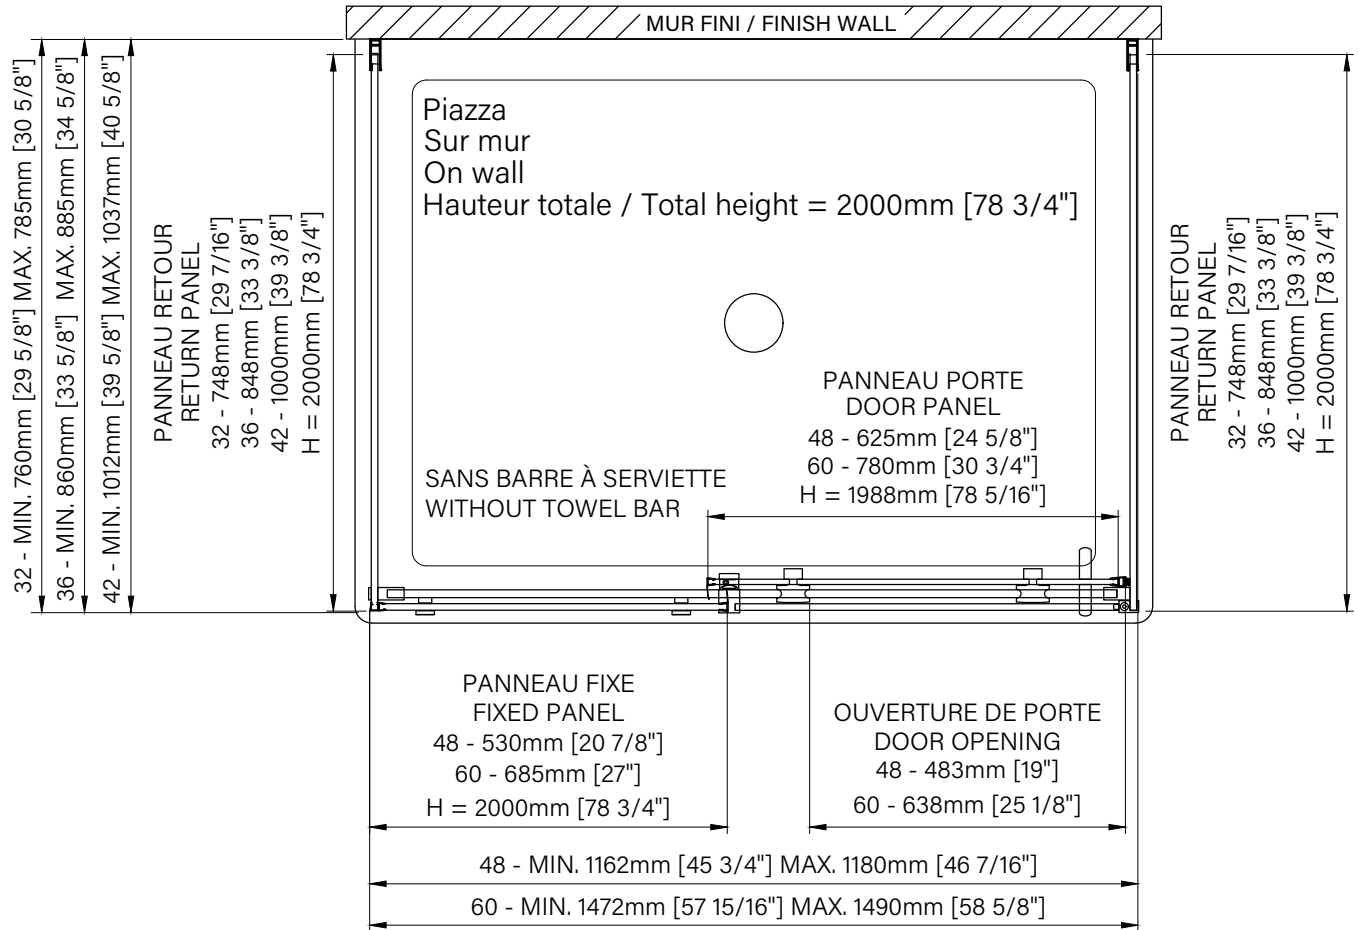

Features :

- Height of 78 3/4" (2000mm)
- Towel hook included
- Zitta Clip bottom door guide to ease cleaning
- Aluminum threshold and sealing gaskets
- Safe tempered glass with polished edges
- Door anti-jump and stopper

**Les dimensions d'emballage peuvent varier ou changées sans préavis.
**Packaging dimensions may vary or change without notice.

Panneau de retour / Return panel

32" : DG0232RX01 80" x 31" x 1", 86lbs
2032mm x 787mm x 25mm, 39kg
36" : DG0236RX01 80" x 34" x 1", 97lbs
2032mm x 864mm x 25mm, 44kg
42" : DG0242RX01 80" x 40" x 1", 115lbs
2032mm x 1016mm x 25mm, 52,2kg

Kit de quincaillerie / Hardware kit

48" : DH0348SW_0 81" x 9" x 5", 16lbs
2057mm x 229mm x 127mm, 74kg
60" : DH0360SW_0 81" x 9" x 5", 17lbs
2057mm x 229mm x 127mm, 76kg

Kit de quincaillerie de retour Return hardware kit

32", 36" & 42" : DH0201RX_0
85" x 3" x 3", 6lbs
2159mm x 76mm x 76mm, 2,7kg

Piazza

Porte de douche à roulement
 Sur mur 1 porte, 1 fixe & 2 retour
 Configurations disponibles :
 48" / 60"

Rolling shower door
 On wall 1 door, 1 fixed & 2 returns
 Available configurations :
 48" / 60"