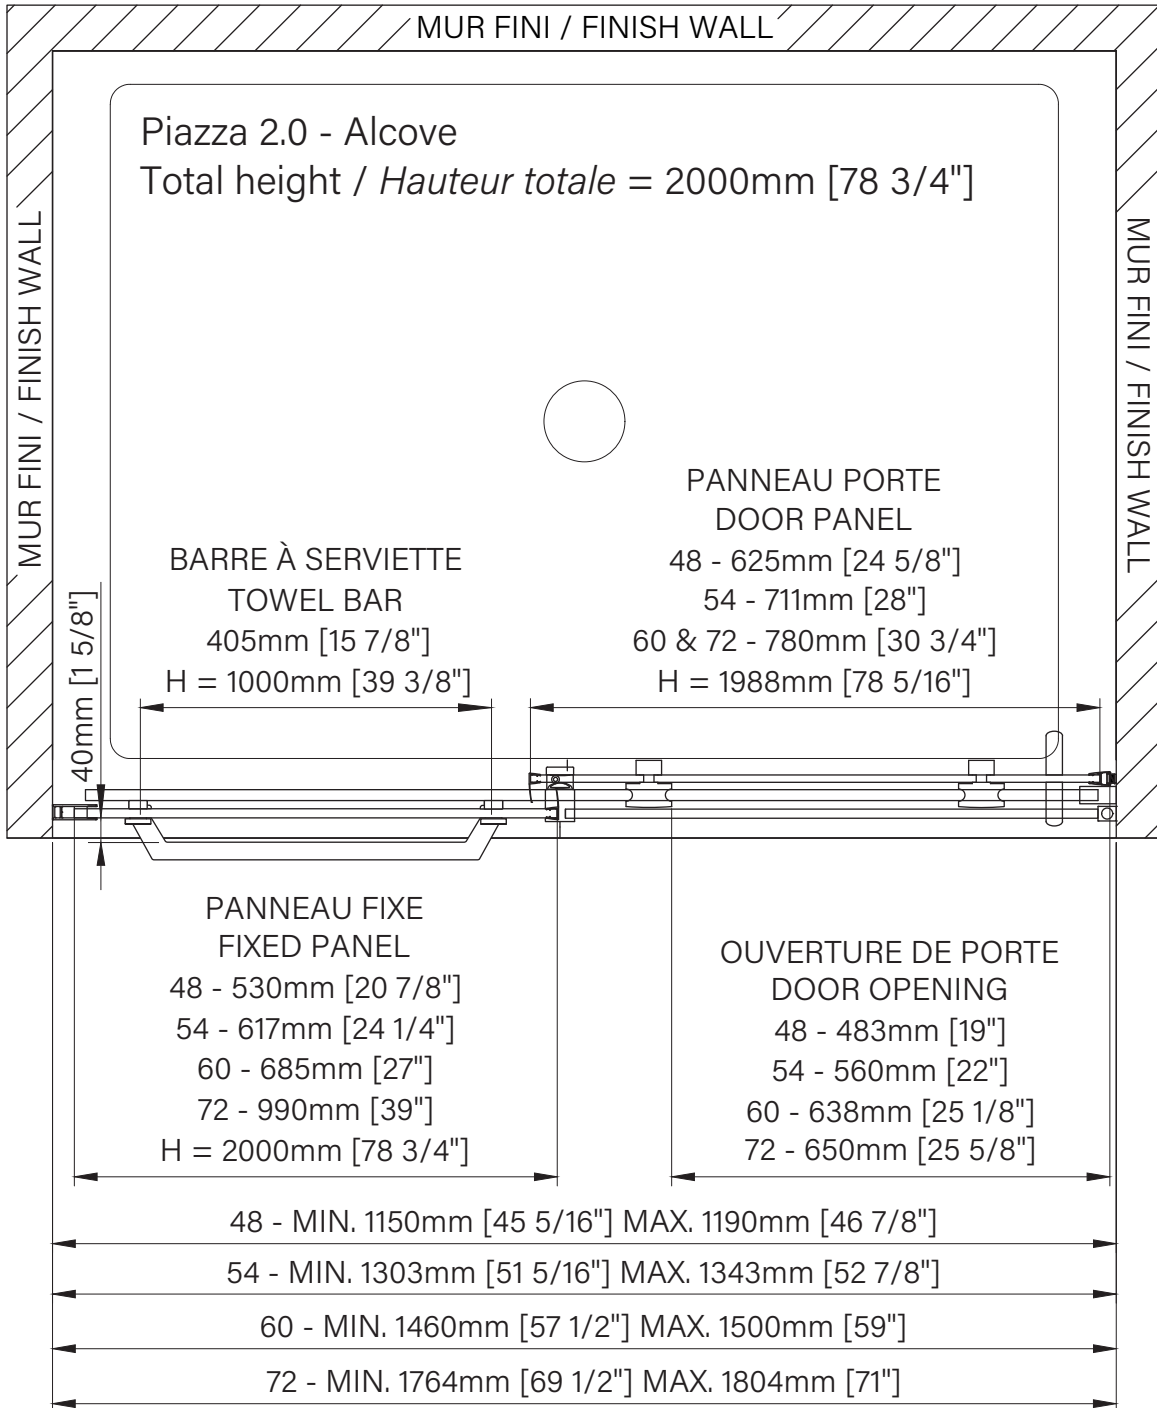

Piazza 2.0

Rolling shower door
Alcove 1 door, 1 fixed
Available configurations :
48" / 54" / 60" / 72"

Porte de douche à roulement
Alcôve 1 porte, 1 fixe
Configurations disponibles :
48" / 54" / 60" / 72"

The dimensions are subject to manufacturer's tolerance and may change without notice.
Les dimensions sont soumises à des tolérances de fabrication et peuvent changer sans préavis.

www.zitta.ca