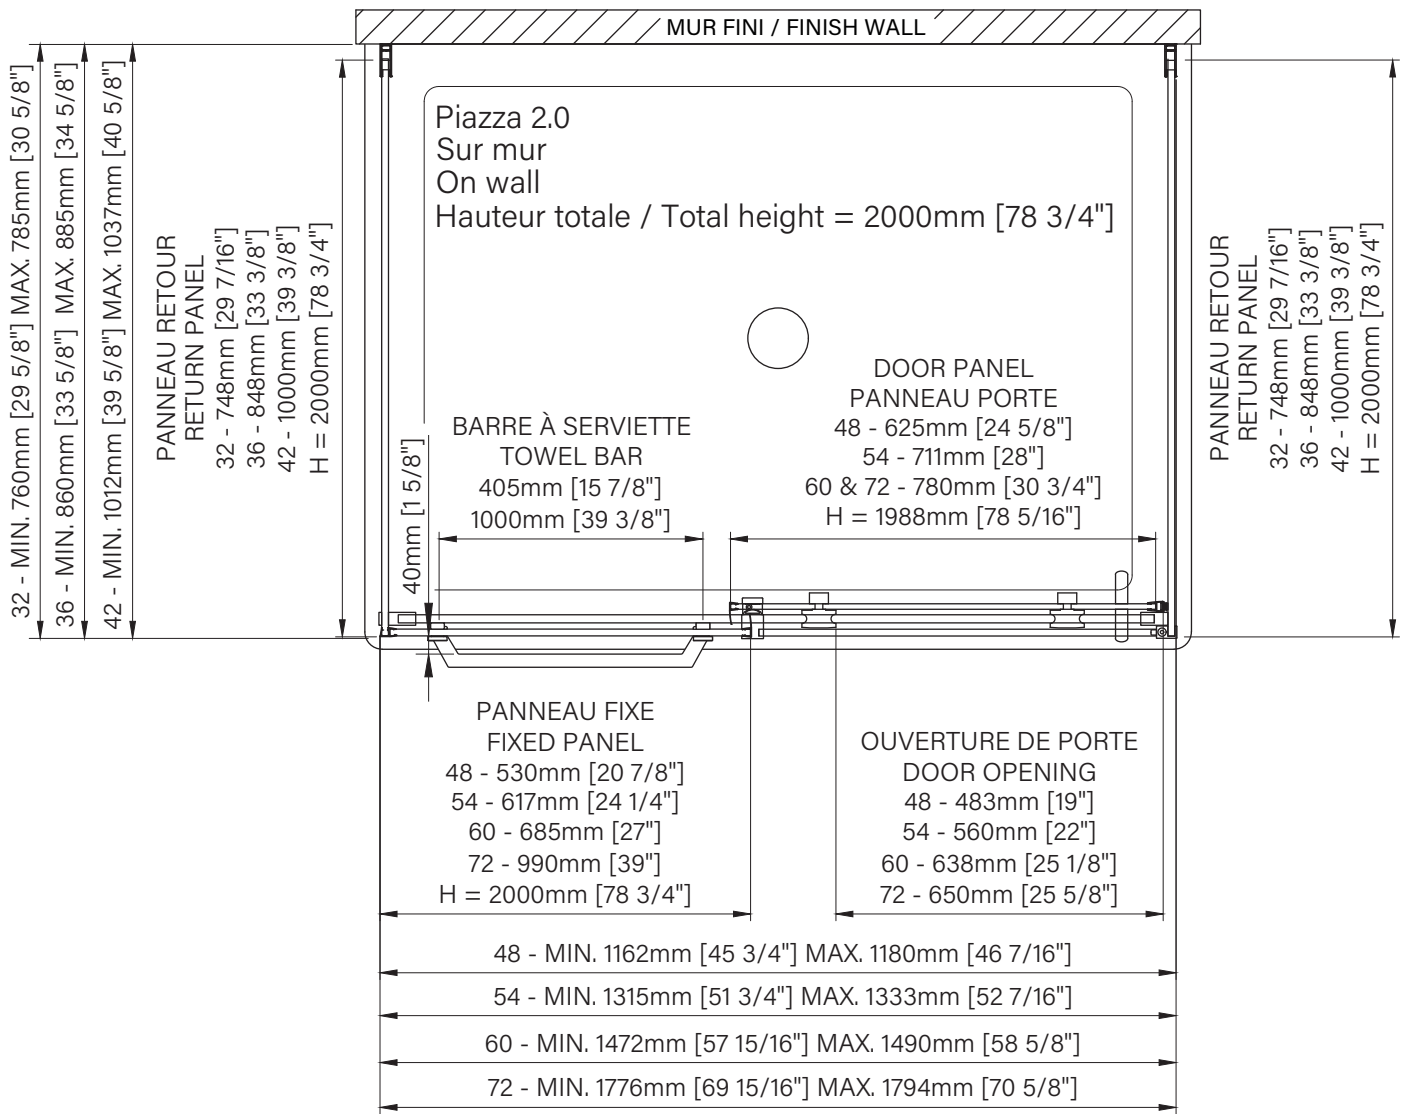

Piazza 2.0

Rolling shower door
On wall 1 door, 1 fixed, 2 returns
Available configurations :
48" / 54" / 60" / 72"

Porte de douche à roulement
Sur mur 1 porte, 1 fixe, 2 retours
Configurations disponibles :
48" / 54" / 60" / 72"

The dimensions are subject to manufacturer's tolerance and may change without notice.
Les dimensions sont soumises à des tolérances de fabrication et peuvent changer sans préavis.