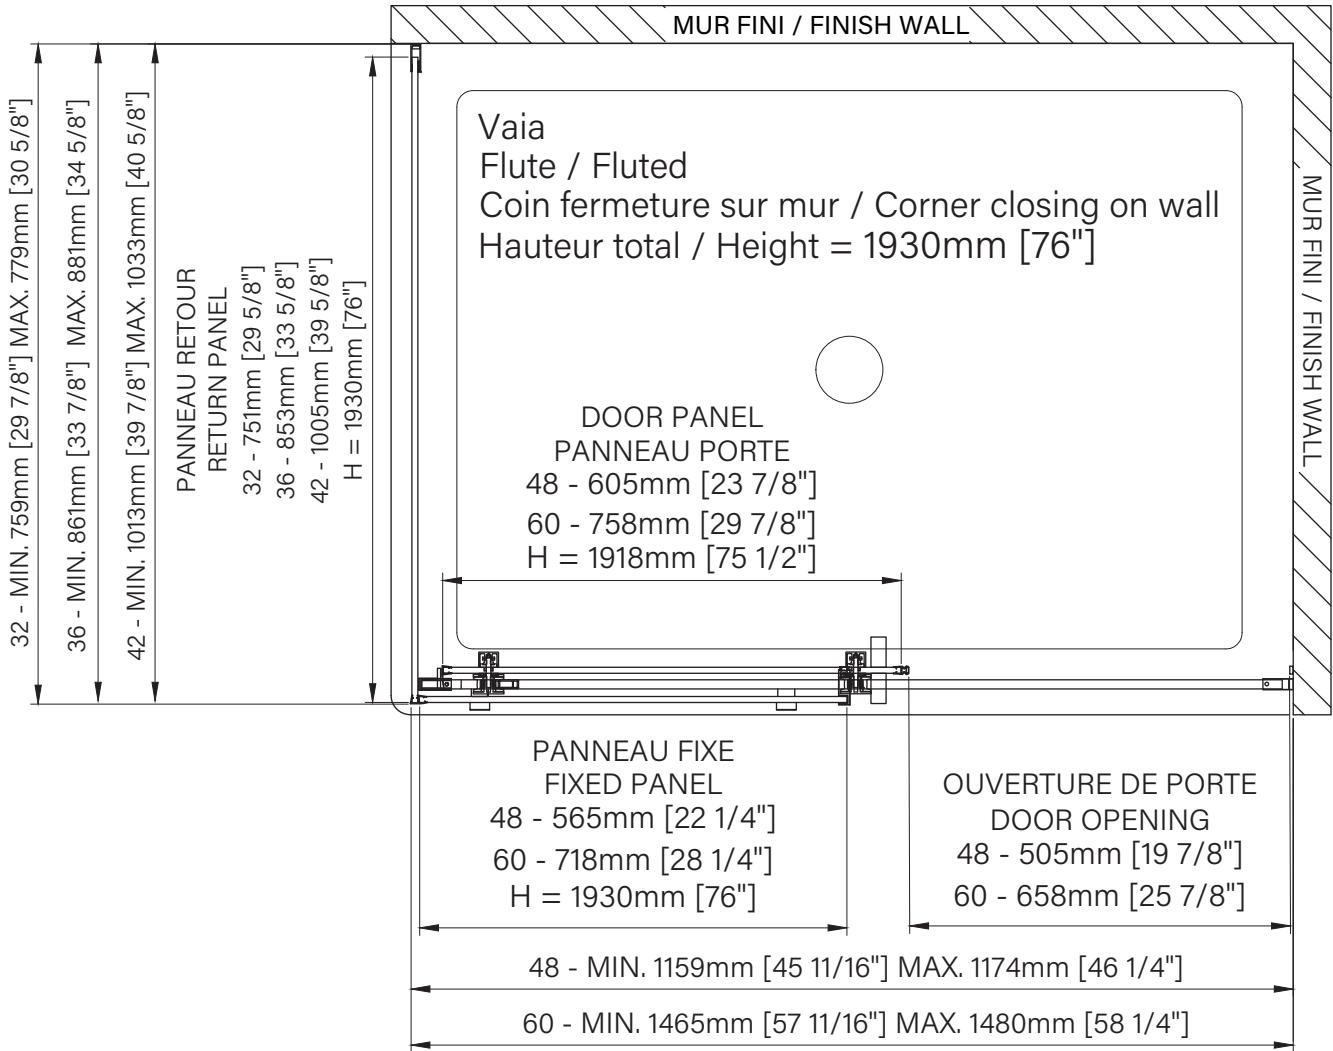

Vaia

Rolling shower door
Corner fluted 1 door, 1 fixed, 1 return
Closing on wall
Available configurations :
48" / 60"

Porte de douche à roulement
Coin flute 1 porte, 1 fixe, 1 retour
Fermeture sur mur
Configurations disponibles :
48" / 60"

The dimensions are subject to manufacturer's tolerance and may change without notice.
Les dimensions sont soumises à des tolérances de fabrication et peuvent changer sans préavis.