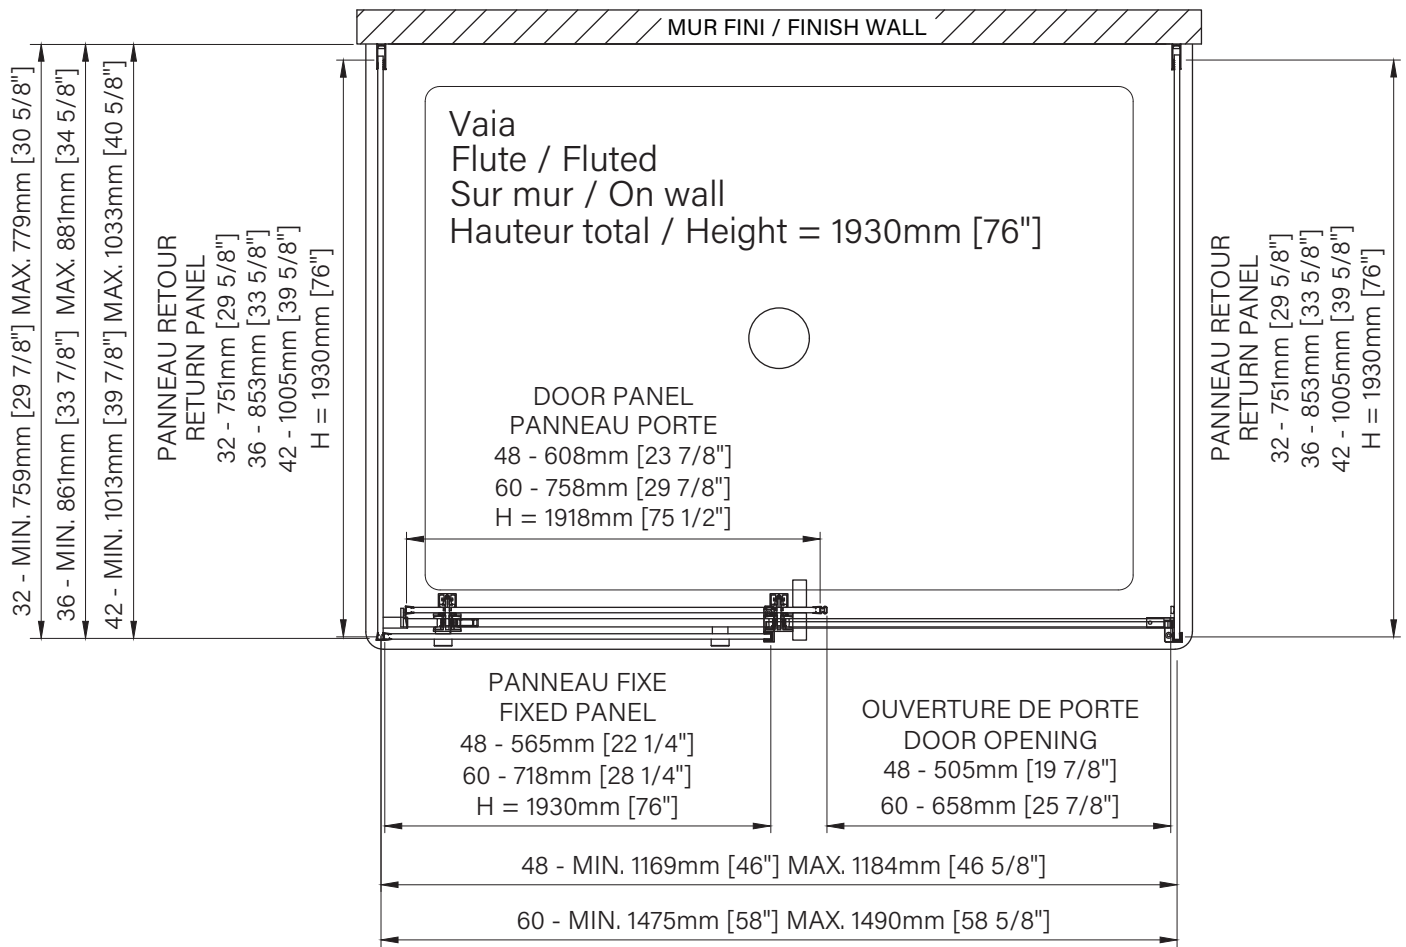

Vaia

Rolling shower door
On wall fluted 1 door, 1 fixed, 2 returns
Available configurations :
48" / 60"

Porte de douche à roulement
Sur mur flute 1 porte, 1 fixe, 2 retours
Configurations disponibles :
48" / 60"

The dimensions are subject to manufacturer's tolerance and may change without notice.
Les dimensions sont soumises à des tolérances de fabrication et peuvent changer sans préavis.